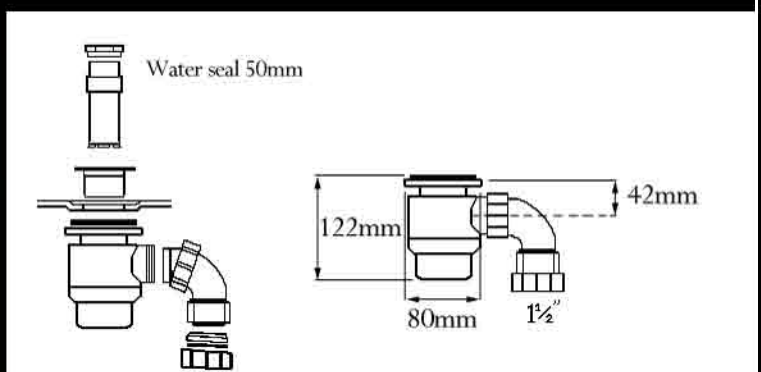

## Linear drain styles AF10 -19

Polished stainless steel grate

Linear grate for on-site tiling

Ral colour glass options

Waste dimensions for linear drains