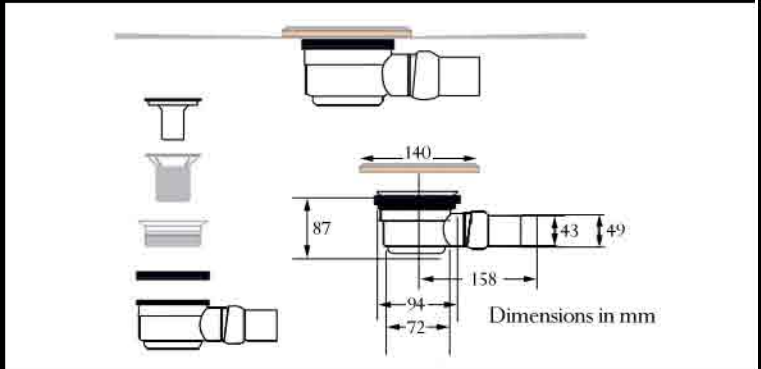

## Square drain styles AF1-9

Standard stainless

Deluxe stainless

Grey Granite

Black granite

Corporate

Bespoke designs

Waste dimensions for square drains

## Linear drain styles AF10 -19

Polished stainless steel grate

Linear grate for on-site tiling

Ral colour glass options

Waste dimensions for linear drains