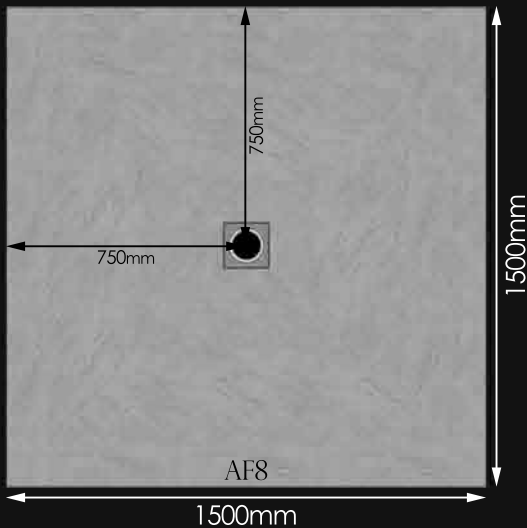

# Wet room installation kits AF1 - AF9 with square drain

Tray kit	Tray size	Drain type	Tray depth
AF1	1300 x 800	offset	20
AF2	1000 x 1000	offset	20
AF3	1500 x 800	offset	24
AF4	1200 x 1200	offset	20
AF5	1850 x 900	offset	24
AF6	800 x 800	central	20
AF7	900 x 900	central	20
AF8	1500 x 1500	central	24
AF9	1200 x 900	central	20

All dimensions are in mm