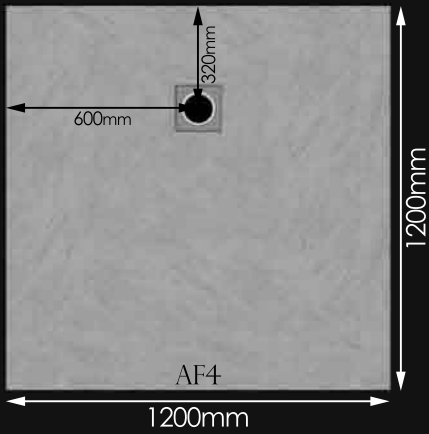

# Wet room installation kits AF1 - AF9 with square drain

Tray kit	Tray size	Drain type	Tray depth
AF1	1300 x 800	offset	20
AF2	1000 x 1000	offset	20
AF3	1500 x 800	offset	24
AF4	1200 x 1200	offset	20
AF5	1850 x 900	offset	24
AF6	800 x 800	central	20
AF7	900 x 900	central	20
AF8	1500 x 1500	central	24
AF9	1200 x 900	central	20

All dimensions are in mm