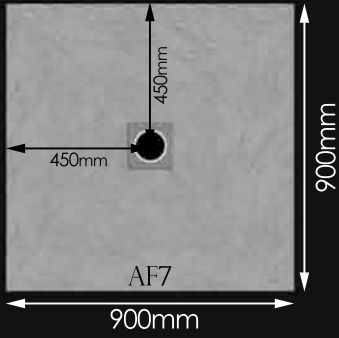

# Wet room installation kits AF1 - AF9 with square drain

Tray kit	Tray size	Drain type	Tray depth
AF1	1300 x 800	offset	20
AF2	1000 x 1000	offset	20
AF3	1500 x 800	offset	24
AF4	1200 x 1200	offset	20
AF5	1850 x 900	offset	24
AF6	800 x 800	central	20
AF7	900 x 900	central	20
AF8	1500 x 1500	central	24
AF9	1200 x 900	central	20

All dimensions are in mm