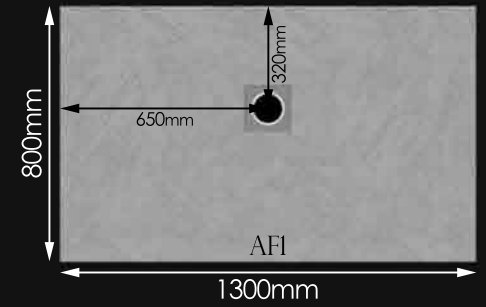

# Wet room installation kits AF1 - AF9 with square drain

Tray kit	Tray size	Drain type	Tray depth
AF1	1300 x 800	offset	20
AF2	1000 x 1000	offset	20
AF3	1500 x 800	offset	24
AF4	1200 x 1200	offset	20
AF5	1850 x 900	offset	24
AF6	800 x 800	central	20
AF7	900 x 900	central	20
AF8	1500 x 1500	central	24
AF9	1200 x 900	central	20

All dimensions are in mm