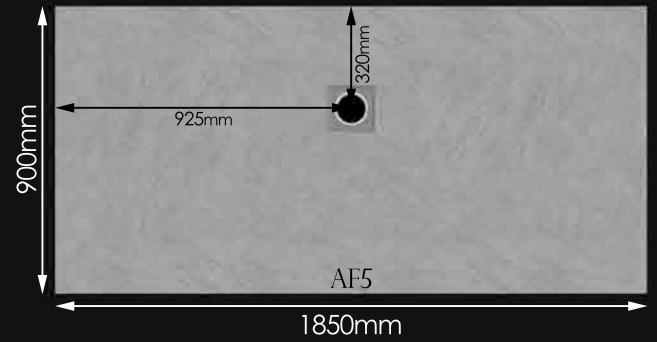

# Wet room installation kits AF1 - AF9 with square drain

Tray kit	Tray size	Drain type	Tray depth
AF1	1300 x 800	offset	20
AF2	1000 x 1000	offset	20
AF3	1500 x 800	offset	24
AF4	1200 x 1200	offset	20
AF5	1850 x 900	offset	24
AF6	800 x 800	central	20
AF7	900 x 900	central	20
AF8	1500 x 1500	central	24
AF9	1200 x 900	central	20

All dimensions are in mm