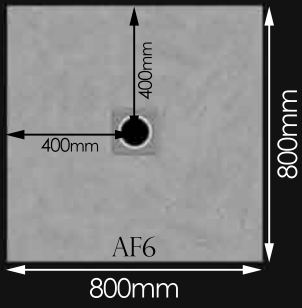

# Wet room installation kits AF1 - AF9 with square drain

Tray kit	Tray size	Drain type	Tray depth
AF1	1300 x 800	offset	20
AF2	1000 x 1000	offset	20
AF3	1500 x 800	offset	24
AF4	1200 x 1200	offset	20
AF5	1850 x 900	offset	24
AF6	800 x 800	central	20
AF7	900 x 900	central	20
AF8	1500 x 1500	central	24
AF9	1200 x 900	central	20

All dimensions are in mm