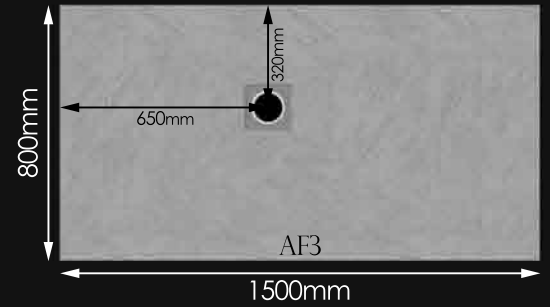

# Wet room installation kits AF1 - AF9 with square drain

Tray kit	Tray size	Drain type	Tray depth
AF1	1300 x 800	offset	20
AF2	1000 x 1000	offset	20
AF3	1500 x 800	offset	24
AF4	1200 x 1200	offset	20
AF5	1850 x 900	offset	24
AF6	800 x 800	central	20
AF7	900 x 900	central	20
AF8	1500 x 1500	central	24
AF9	1200 x 900	central	20

All dimensions are in mm