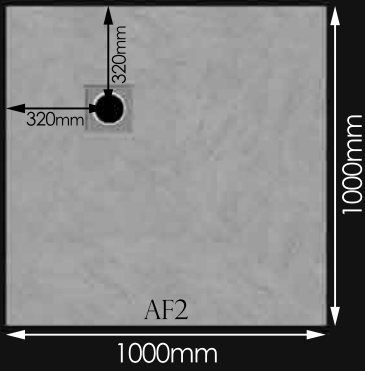

# Wet room installation kits AF1 - AF9 with square drain

Tray kit	Tray size	Drain type	Tray depth
AF1	1300 x 800	offset	20
AF2	1000 x 1000	offset	20
AF3	1500 x 800	offset	24
AF4	1200 x 1200	offset	20
AF5	1850 x 900	offset	24
AF6	800 x 800	central	20
AF7	900 x 900	central	20
AF8	1500 x 1500	central	24
AF9	1200 x 900	central	20

All dimensions are in mm