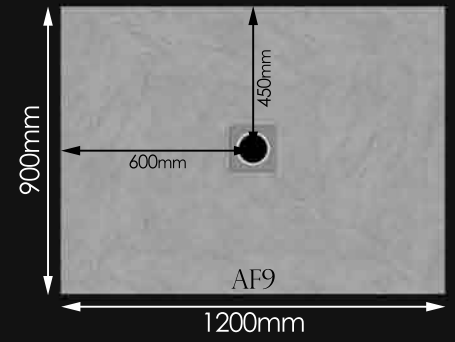

# Wet room installation kits AF1 - AF9 with square drain

Tray kit	Tray size	Drain type	Tray depth
AF1	1300 x 800	offset	20
AF2	1000 x 1000	offset	20
AF3	1500 x 800	offset	24
AF4	1200 x 1200	offset	20
AF5	1850 x 900	offset	24
AF6	800 x 800	central	20
AF7	900 x 900	central	20
AF8	1500 x 1500	central	24
AF9	1200 x 900	central	20

All dimensions are in mm